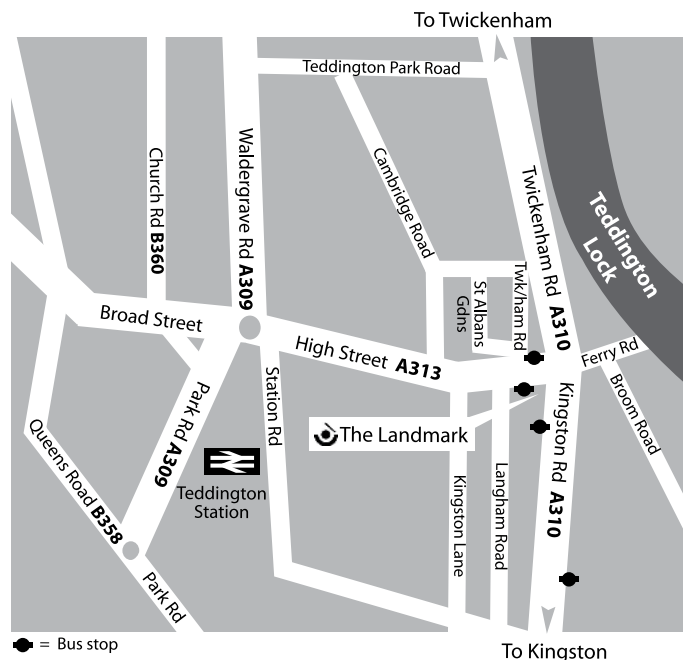

z.calija@fineartgallerypaintings.com

<http://www.fineartgallerypaintings.com/zoran-calija/>

01223 969995

Emma Wood
Artist

emmawood100@hotmail.com

www.emmawood.me.uk

07854796135

Train Teddington BR / 7 minutes signposted walk
 Bus R68 / 281 / 285 / 33
 Car No parking on site / free parking on surrounding streets.
 For disabled parking details please telephone in advance.